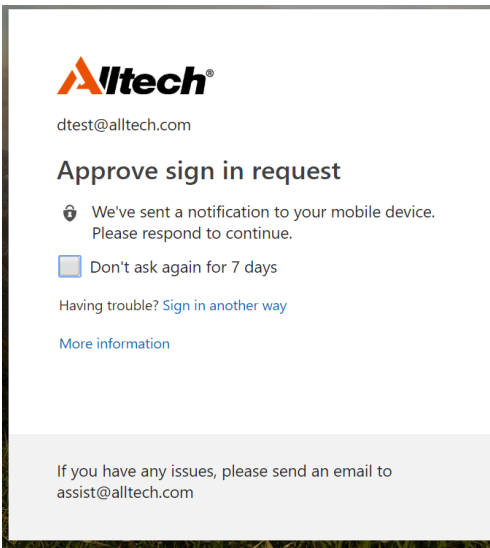

Using any browser visit SelfHelp.Alltech.com

If already configured approve your sign in or enter the text code received on mobile phone

If you do not see the two following prompts simply continue to "Keep your account secure" page below.

Click image

Create new password