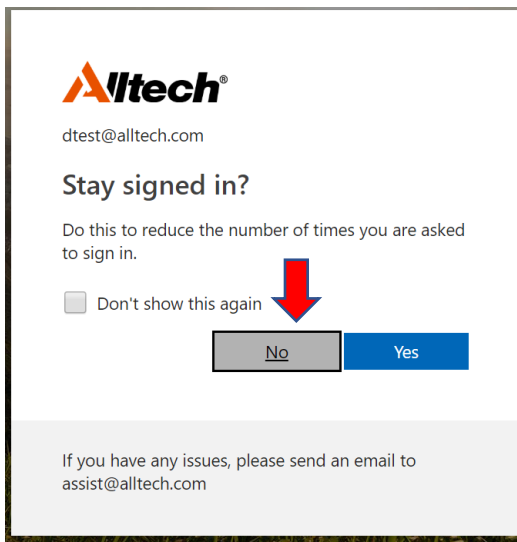

Using any browser visit SelfHelp.Alltech.com

If already configured approve your sign in or enter the text code received on mobile phone

If you do not see the two following prompts simply continue to "Keep your account secure" page below.